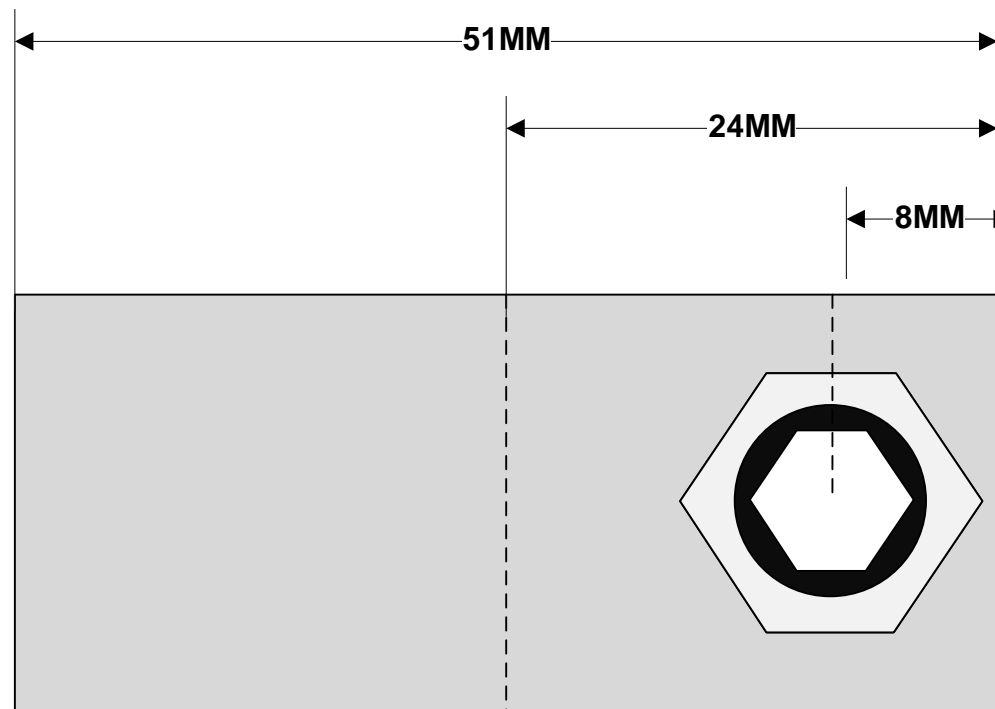

3/4" OPEN END

9/16" X 36 FEMALE SPLINE

CUSTOMER:	DC Electronics	REVISION:	
TITLE:	EPAS07b Straight Coupler		
PART NO:	EPAS07b		
DRAWN BY:	D. Cunliffe	DATE: 31 st Dec 2017	
CHECKED BY:		DATE:	
FILENAME:	EPAS07b Dimensional Drawing.vsd		