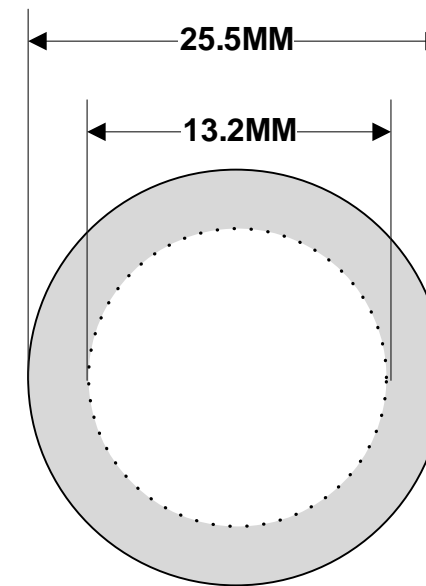

3/4" OPEN END

9/16" X 36 FEMALE SPLINE

CUSTOMER:	DC Electronics	REVISION:	
TITLE:	EPAS07b Straight Coupler		
PART NO:	EPAS07b		
DRAWN BY:	D. Cunliffe	DATE: 31 st Dec 2017	
CHECKED BY:		DATE:	
FILENAME:	EPAS07b Dimensional Drawing.vsd		