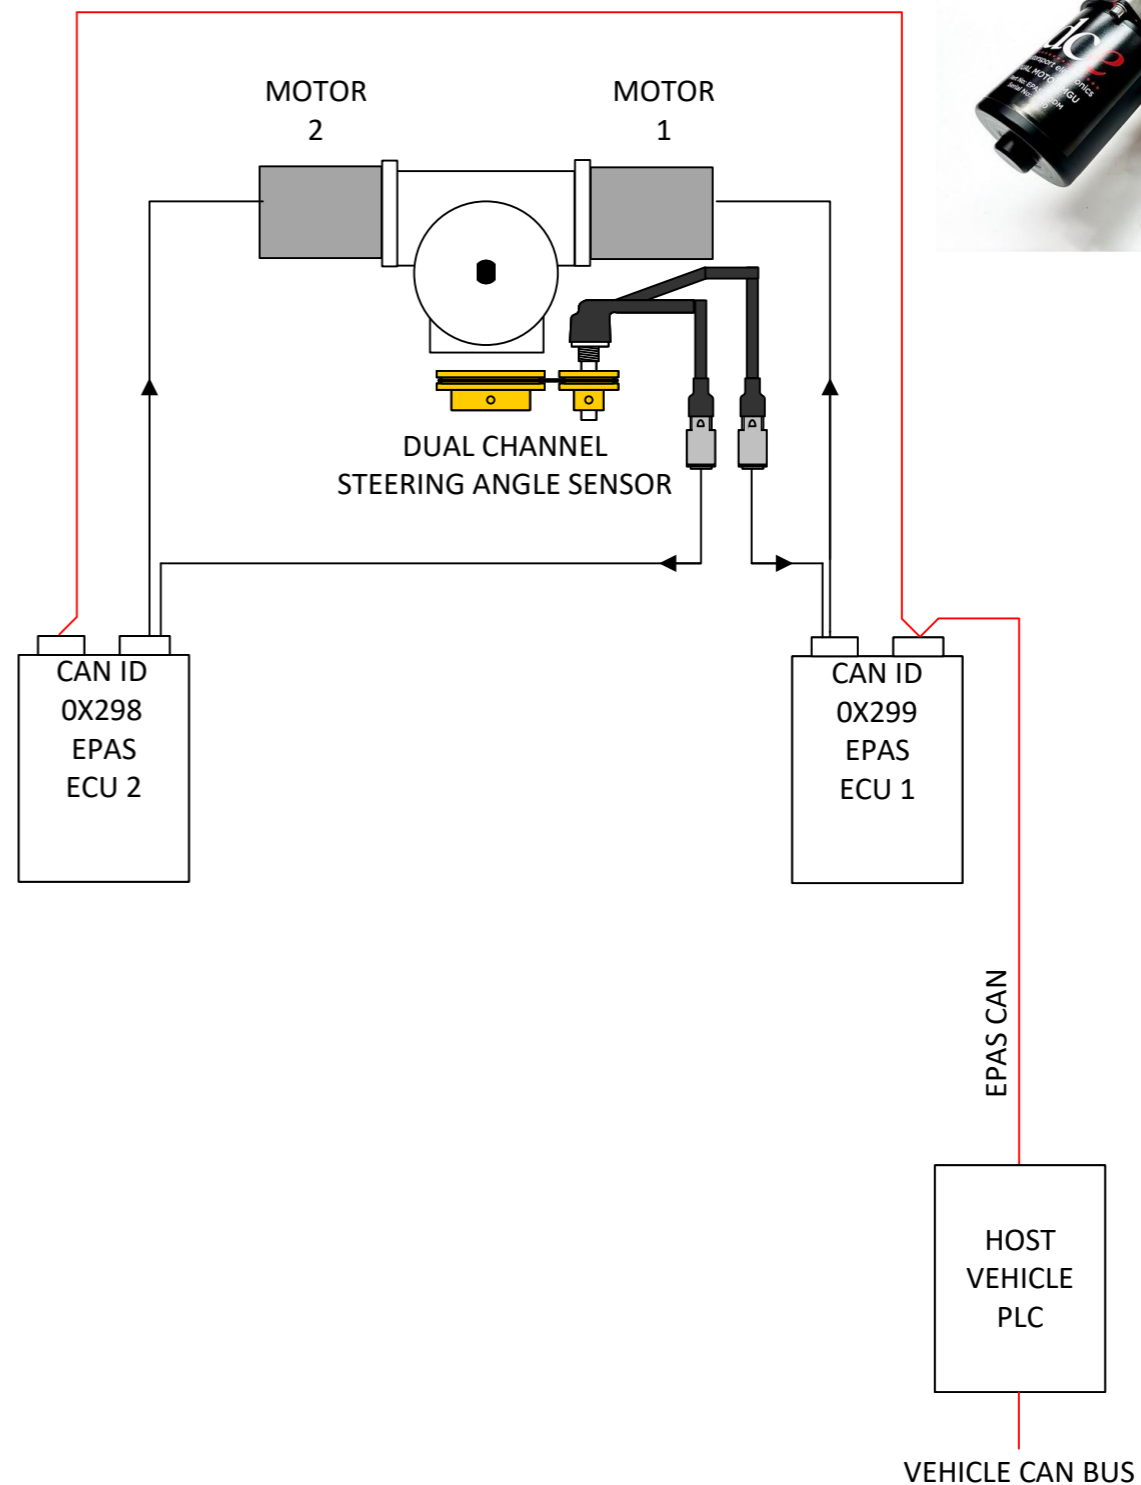

SYSTEM FOR MANNED & UNMANNED OPERATION
WITH EPAS ULTRA AUTONOMOUS ECU

SYSTEM FOR UNMANNED OPERATION ONLY
WITH EPAS ULTRA AUTONOMOUS ECU

| | | | |
|-------------|--|-------|---------------------------|
| CUSTOMER: | DC Electronics | | REVISION: |
| TITLE: | EPAS300DM Autonomous Schematic | | |
| PART NO: | EPAS300DM | | |
| DRAWN BY: | D.Cunliffe | DATE: | 17 th Jan 2023 |
| CHECKED BY: | | DATE: | |
| FILENAME: | EPAS300DM Autonomous Schematic draft 3.vsd | | |