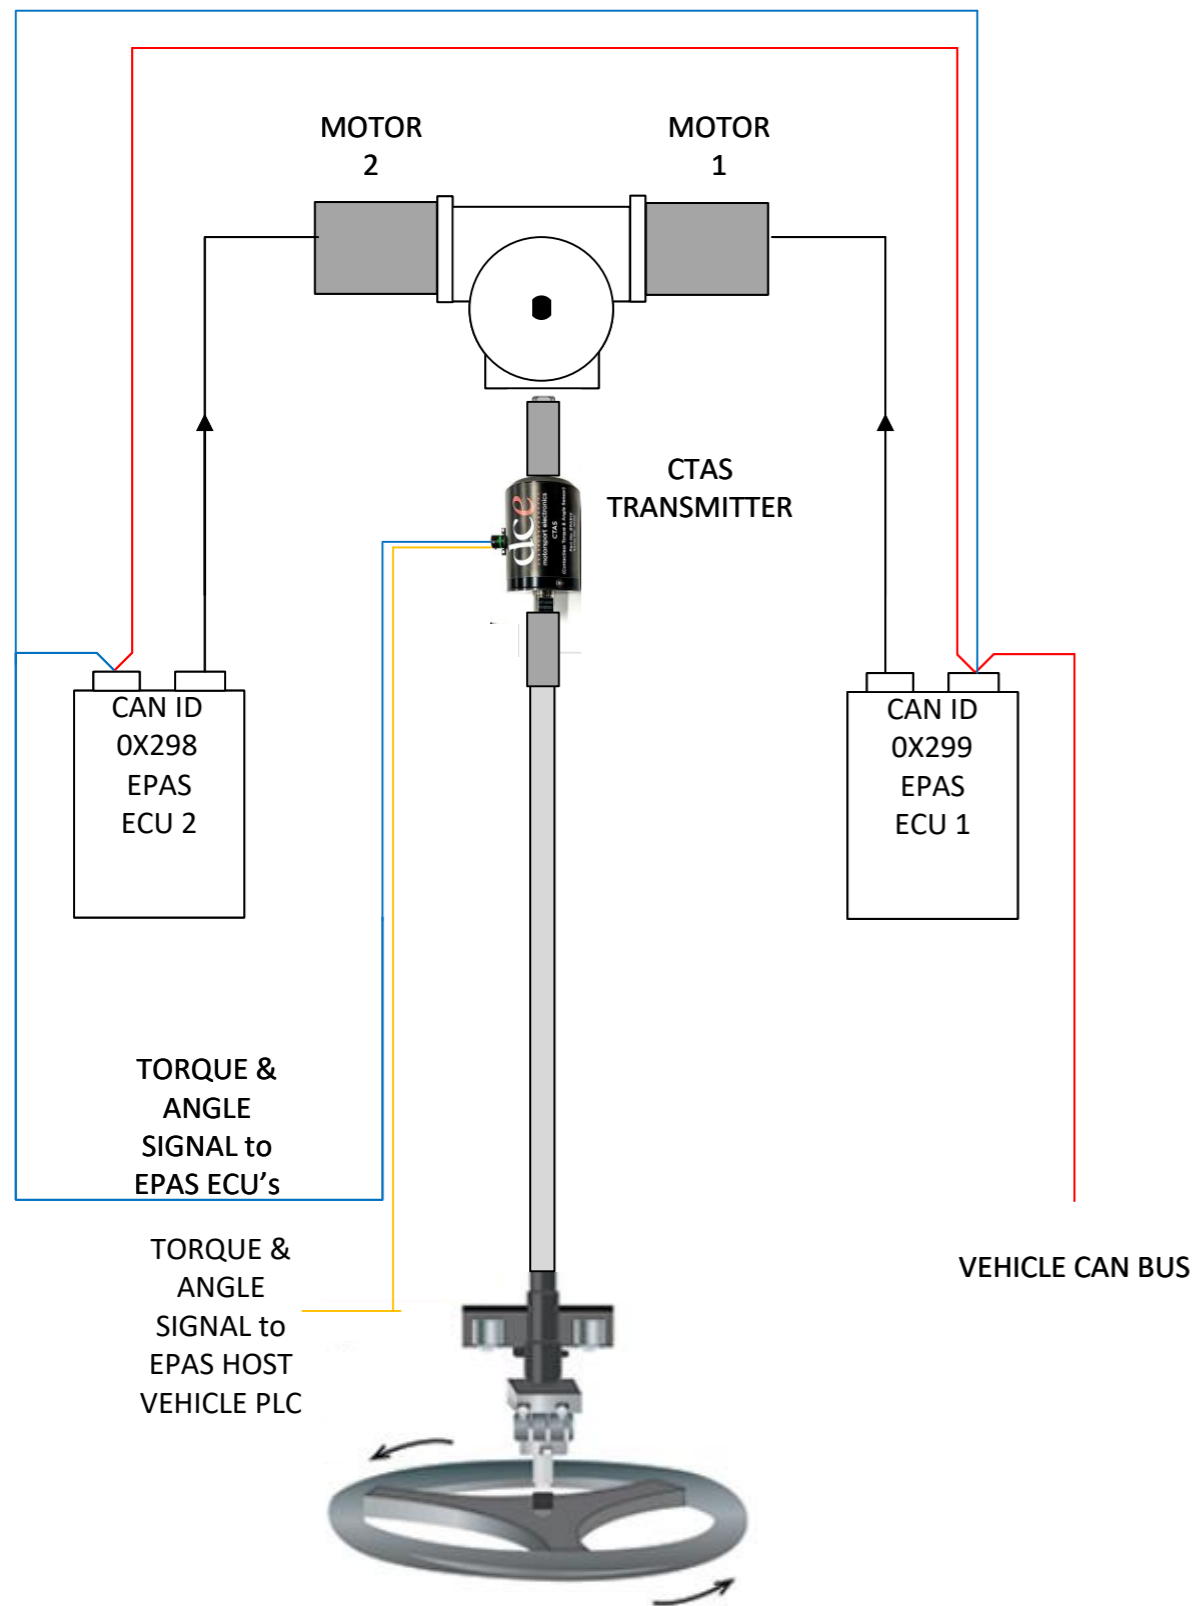

SYSTEM FOR MANNED & UNMANNED OPERATION
WITH EPAS ULTRA AUTONOMOUS ECU

SYSTEM FOR UNMANNED OPERATION ONLY
WITH EPAS ULTRA AUTONOMOUS ECU

| | | | |
|-------------|--|-------|---------------------------|
| CUSTOMER: | DC Electronics | | REVISION: |
| TITLE: | EPAS300DM Autonomous Schematic | | |
| PART NO: | EPAS300DM | | |
| DRAWN BY: | D.Cunliffe | DATE: | 17 th Jan 2023 |
| CHECKED BY: | | DATE: | |
| FILENAME: | EPAS300DM Autonomous Schematic draft 3.vsd | | |